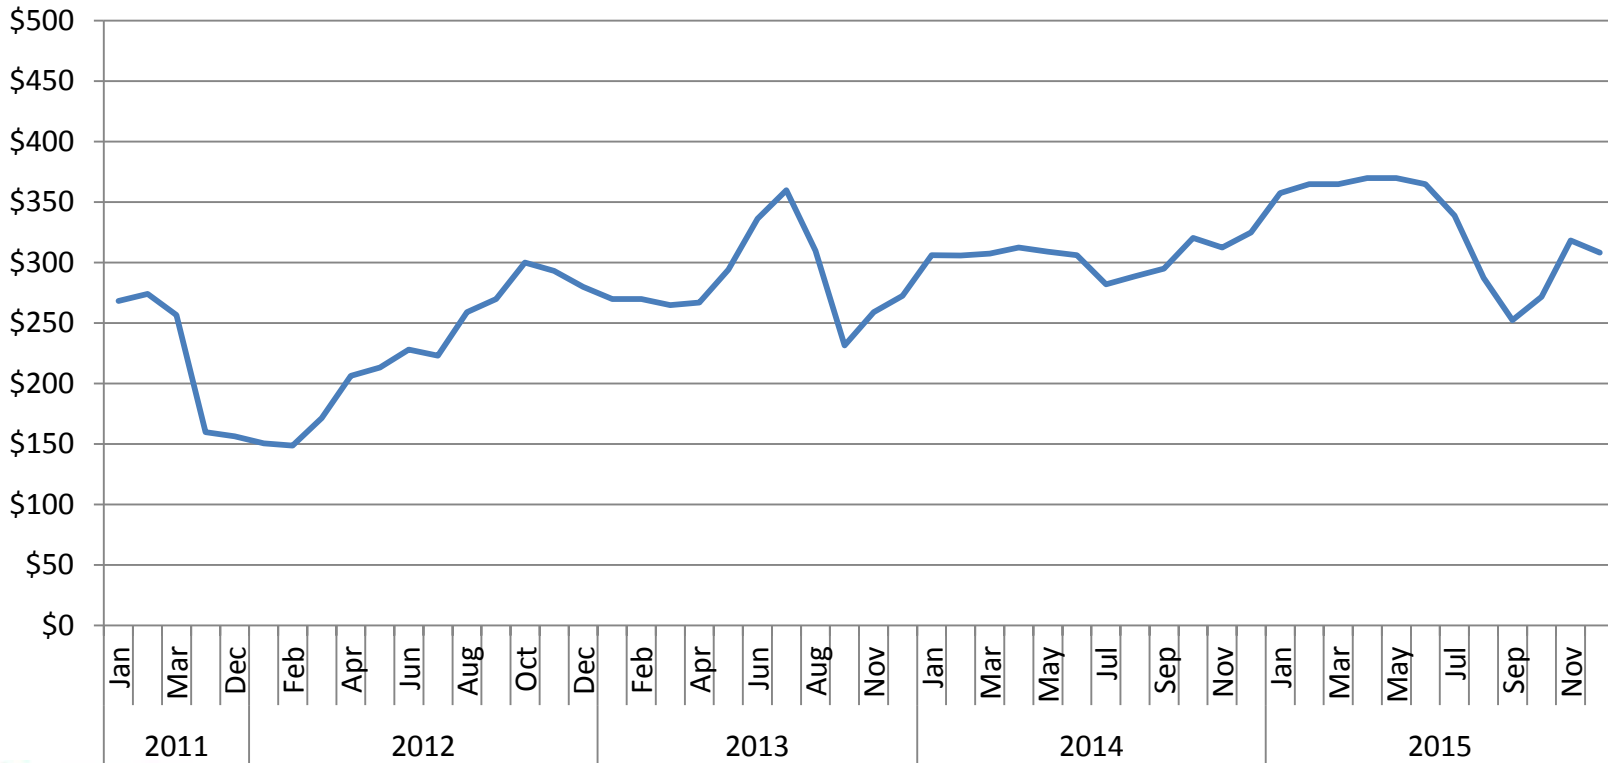

Australian Sweet Lupin

Port Lincoln Free-in-Store (FIS)
Monthly Average Price in AUD