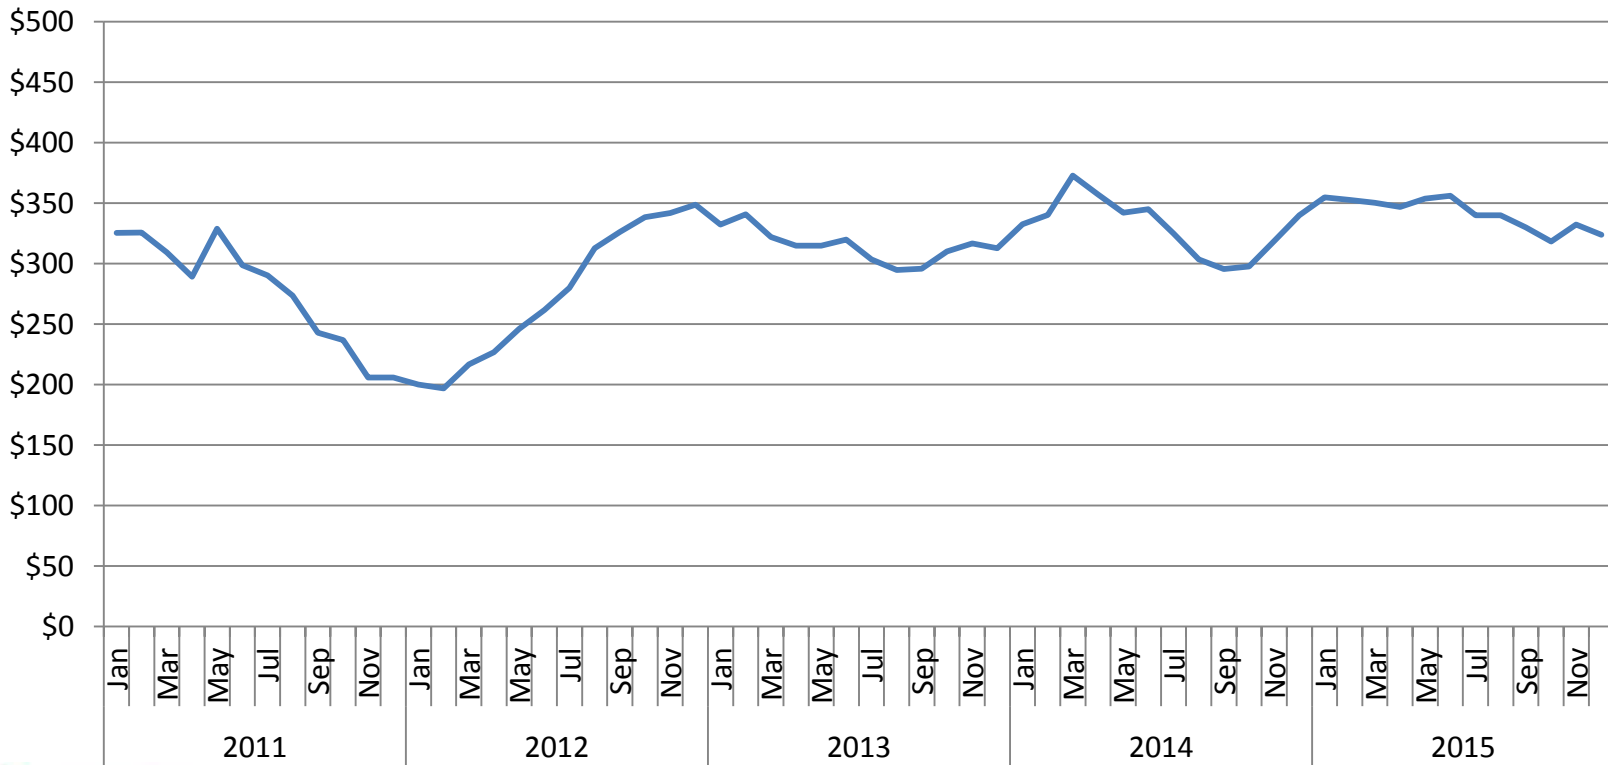

# Australian Sweet Lupin

Fremantle Free-in-Store (FIS)

Annual Average Price AUD 1991-2015

# Australian Sweet Lupin

Fremantle Free-in-Store (FIS)  
Monthly Average Price in AUD