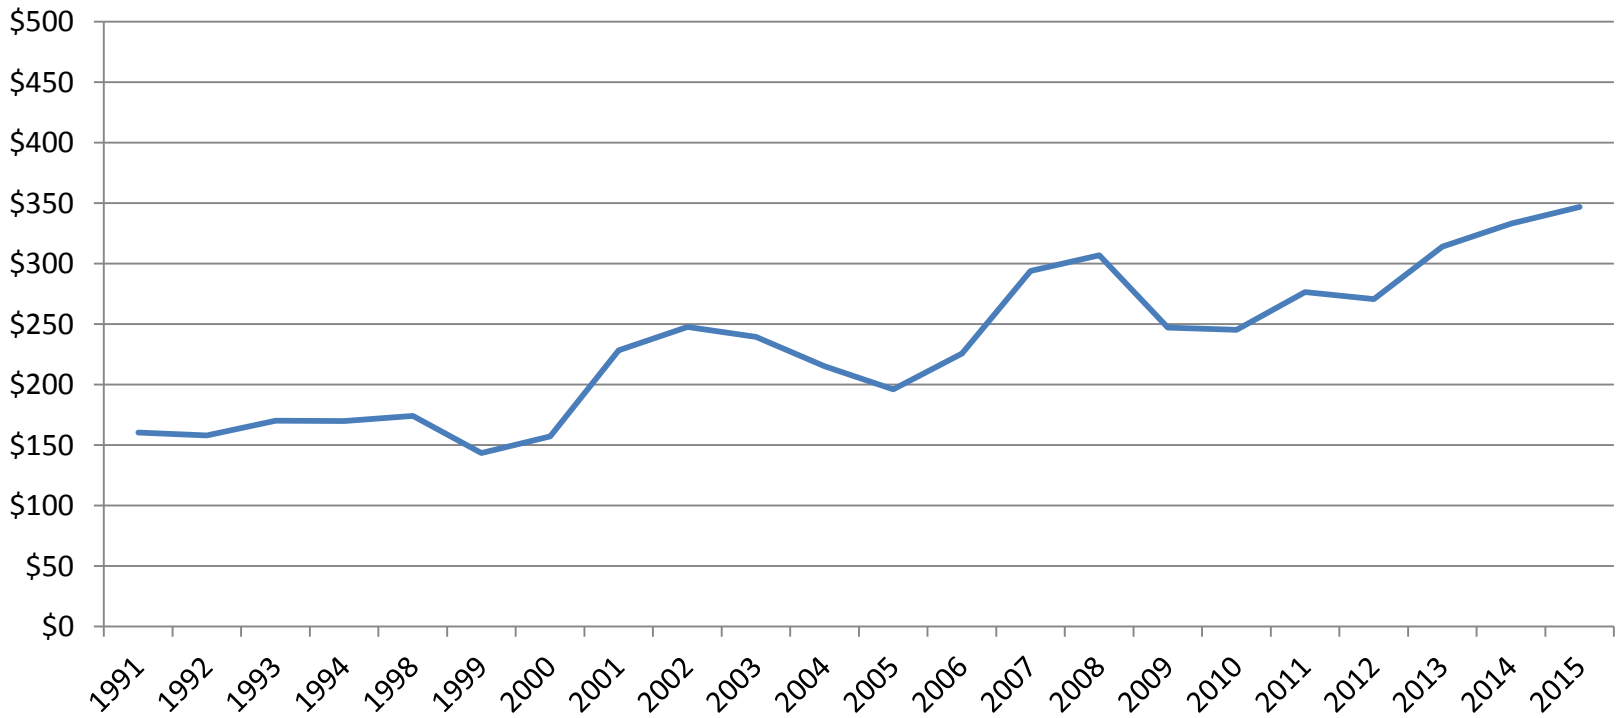

# Australian Sweet Lupin Pricing History to Dec 2015 Delivered Port (FIS)

# Australian Sweet Lupin

Fremantle Free-in-Store (FIS)

Annual Average Price AUD 1991-2015