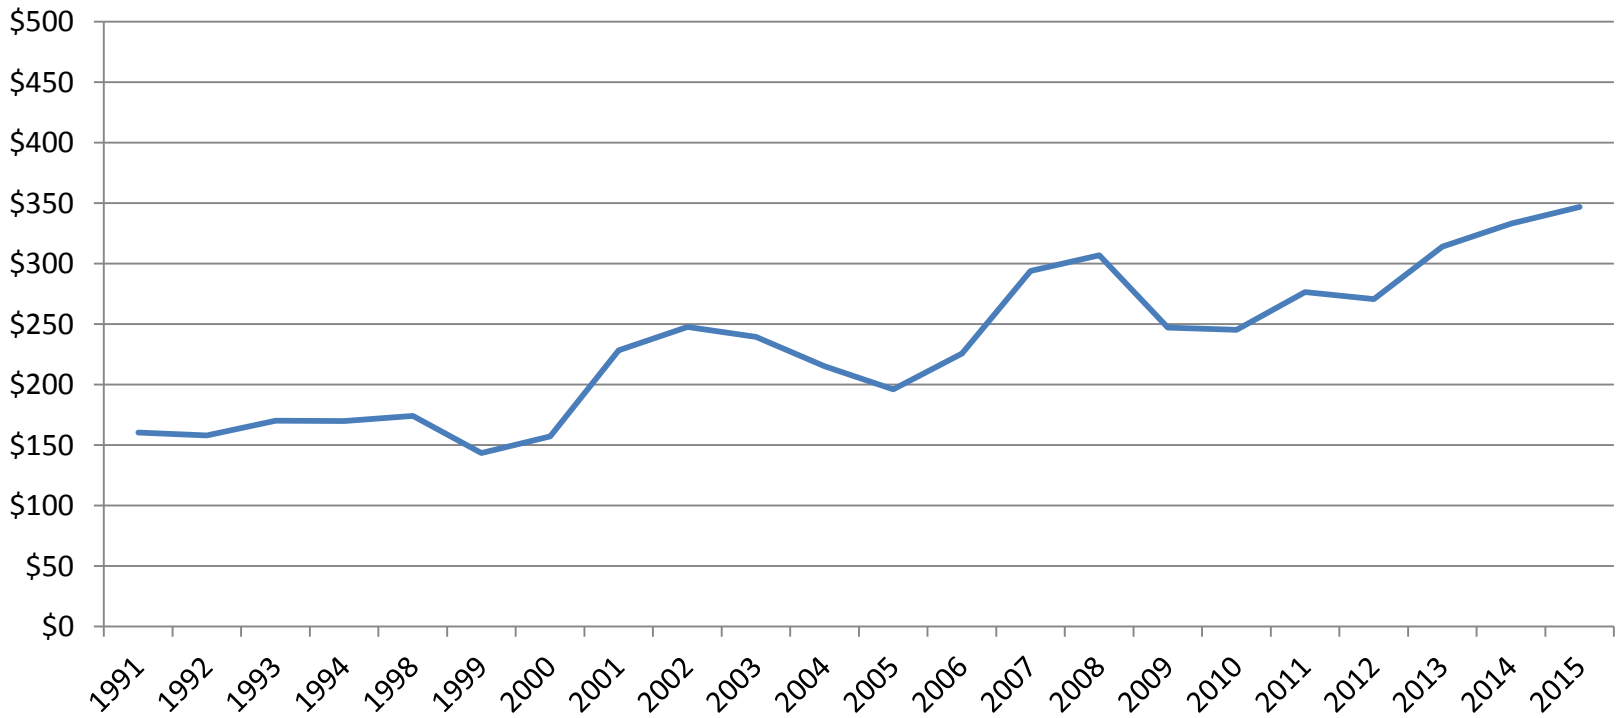

Australian Sweet Lupin

Fremantle Free-in-Store (FIS)

Annual Average Price AUD 1991-2015