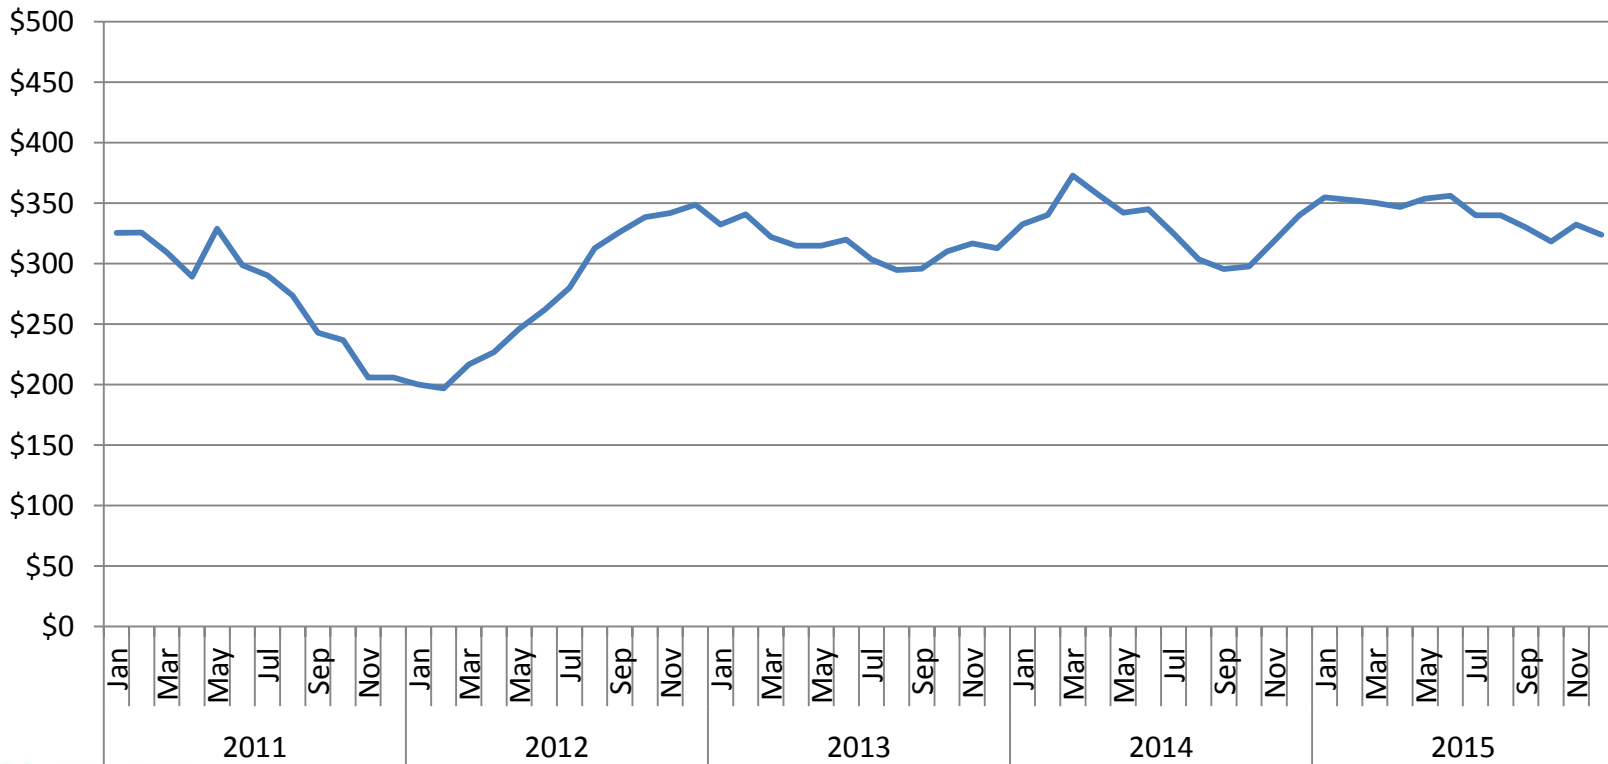

Australian Sweet Lupin Pricing History to Dec 2015 Delivered Port (FIS)

Australian Sweet Lupin

Fremantle Free-in-Store (FIS)

Annual Average Price AUD 1991-2015

Australian Sweet Lupin

Fremantle Free-in-Store (FIS)
Monthly Average Price in AUD