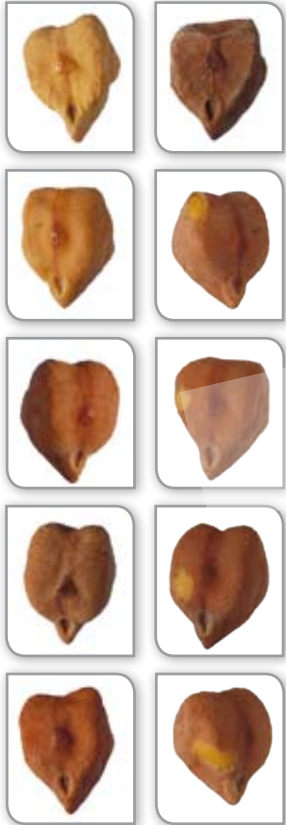

Defect Type: Broken, Chipped, Loose Seed Coat and Split

Sound

Defective

SAMPLE ONLY

Desi Chickpeas: Common Defects

Defect Type: Frost Damaged, Shrivelled and Wrinkled

Sound

Defective

Desi Chickpeas: Common Defects

Defect Type: Insect Damaged and Sprouted

Sound

Defective (Insect Damaged)

Defective (Sprouted)

SAMPLE ONLY

Desi Chickpeas: Common Defects

Defect Type: Hail Damaged

Sound

Defective

SAMPLE ONLY

Desi Chickpeas: Common Defects