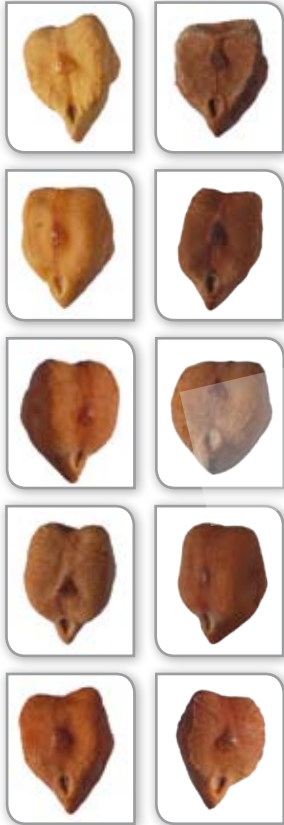

Defect Type: Broken, Chipped, Loose Seed Coat and Split

Sound

Defective

SAMPLE ONLY

Desi Chickpeas: Common Defects

Defect Type: Frost Damaged, Shrivelled and Wrinkled

Sound

Defective

Desi Chickpeas: Common Defects

Defect Type: Insect Damaged and Sprouted

Sound

Defective (Insect Damaged)

Defective (Sprouted)

SAMPLE ONLY

Desi Chickpeas: Common Defects

Defect Type: Hail Damaged

Sound

Defective

SAMPLE ONLY

Desi Chickpeas: Common Defects